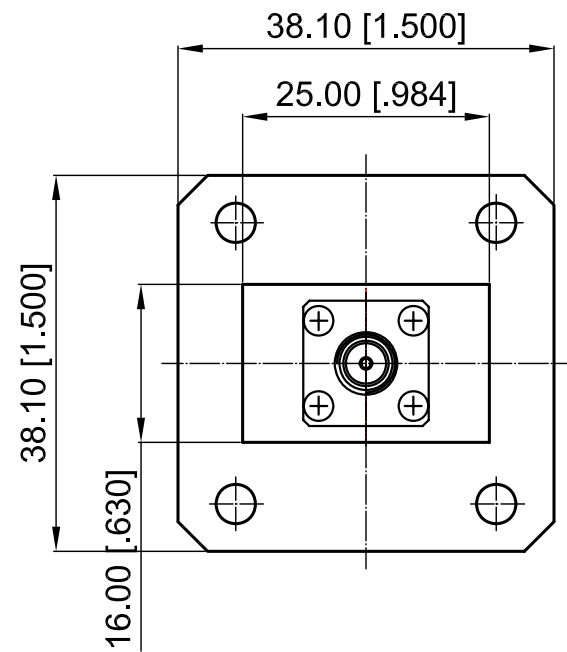

6

5

4

3

2

1

**ELECTRICAL SPECIFICATIONS**  
 Frequency Range: 10-15 GHz  
 VSWR: 1.25 max.

Revisions			
Rev	Description	Date	Approved:
A	Initial Release	2015.4.14	A. M

NOTES:

1. ALL SPECIFICATIONS ARE SUBJECT TO CHANGE WITHOUT NOTICE AT ANY TIME
2. CUSTOMER OUTLINE DRAWING FOR REFERENCE ONLY

Drawn:	W. Y 2015.4.14
Checked:	T. L 2015.4.14
Approved:	A. M 2015.4.14
Unless Otherwise Specified Dimensions are in Millimeters, Dimensions in [ ] are in Inches for Customer Reference Only. Unless Otherwise Specified Tolerance are: .XX ±0.13 [.005"] .X ±0.20 [.008"] X ±0.50 [.019"] .X° ±1° X° ±2°	

Title:	WR75 Straight to SMA Female Adaptor
Part No:	DWCA75SF

View:	
Size:	A3
Scale:	1.5:1
Sheet:	1/1
Rev:	A

6

5

4

3

2

1