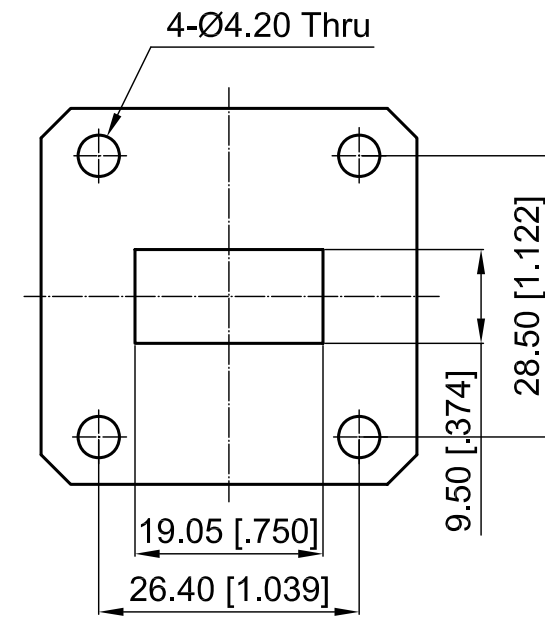

6

5

4

3

2

1

**ELECTRICAL SPECIFICATIONS**  
 Frequency Range: 10-15 GHz  
 VSWR: 1.25 max.

Revisions			
Rev	Description	Date	Approved:
A	Initial Release	2015.4.14	A. M

NOTES:

1. ALL SPECIFICATIONS ARE SUBJECT TO CHANGE WITHOUT NOTICE AT ANY TIME
2. CUSTOMER OUTLINE DRAWING FOR REFERENCE ONLY

Drawn:	W. Y 2015.4.14
Checked:	T. L 2015.4.14
Approved:	A. M 2015.4.14
Unless Otherwise Specified Dimensions are in Millimeters, Dimensions in [ ] are in Inches for Customer Reference Only. Unless Otherwise Specified Tolerance are: .XX ±0.13 [.005"] .X ±0.20 [.008"] X ±0.50 [.019"] .X° ±1° X° ±2°	

Title:	WR75 Straight to SMA Female Adaptor
Part No:	DWCA75SF

View:	
Size:	A3
Scale:	1.5:1
Sheet:	1/1
Rev:	A

6

5

4

3

2

1