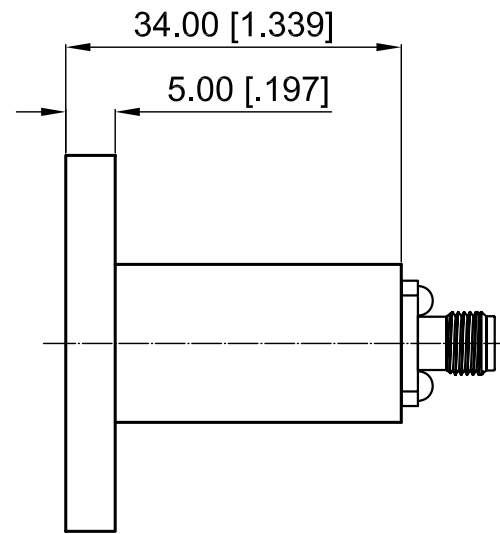

6

5

4

3

2

1

**ELECTRICAL SPECIFICATIONS**  
 Frequency Range: 10-15 GHz  
 VSWR: 1.25 max.

Revisions			
Rev	Description	Date	Approved:
A	Initial Release	2015.4.14	A. M

NOTES:

1. ALL SPECIFICATIONS ARE SUBJECT TO CHANGE WITHOUT NOTICE AT ANY TIME
2. CUSTOMER OUTLINE DRAWING FOR REFERENCE ONLY

Drawn:	W. Y 2015.4.14
Checked:	T. L 2015.4.14
Approved:	A. M 2015.4.14
Unless Otherwise Specified Dimensions are in Millimeters, Dimensions in [ ] are in Inches for Customer Reference Only. Unless Otherwise Specified Tolerance are: .XX ±0.13 [.005"] .X ±0.20 [.008"] X ±0.50 [.019"] .X° ±1° X° ±2°	

Title:	WR75 Straight to SMA Female Adaptor
Part No:	DWCA75SF

View:	
Size:	A3
Scale:	1.5:1
Sheet:	1/1
Rev:	A

6

5

4

3

2

1