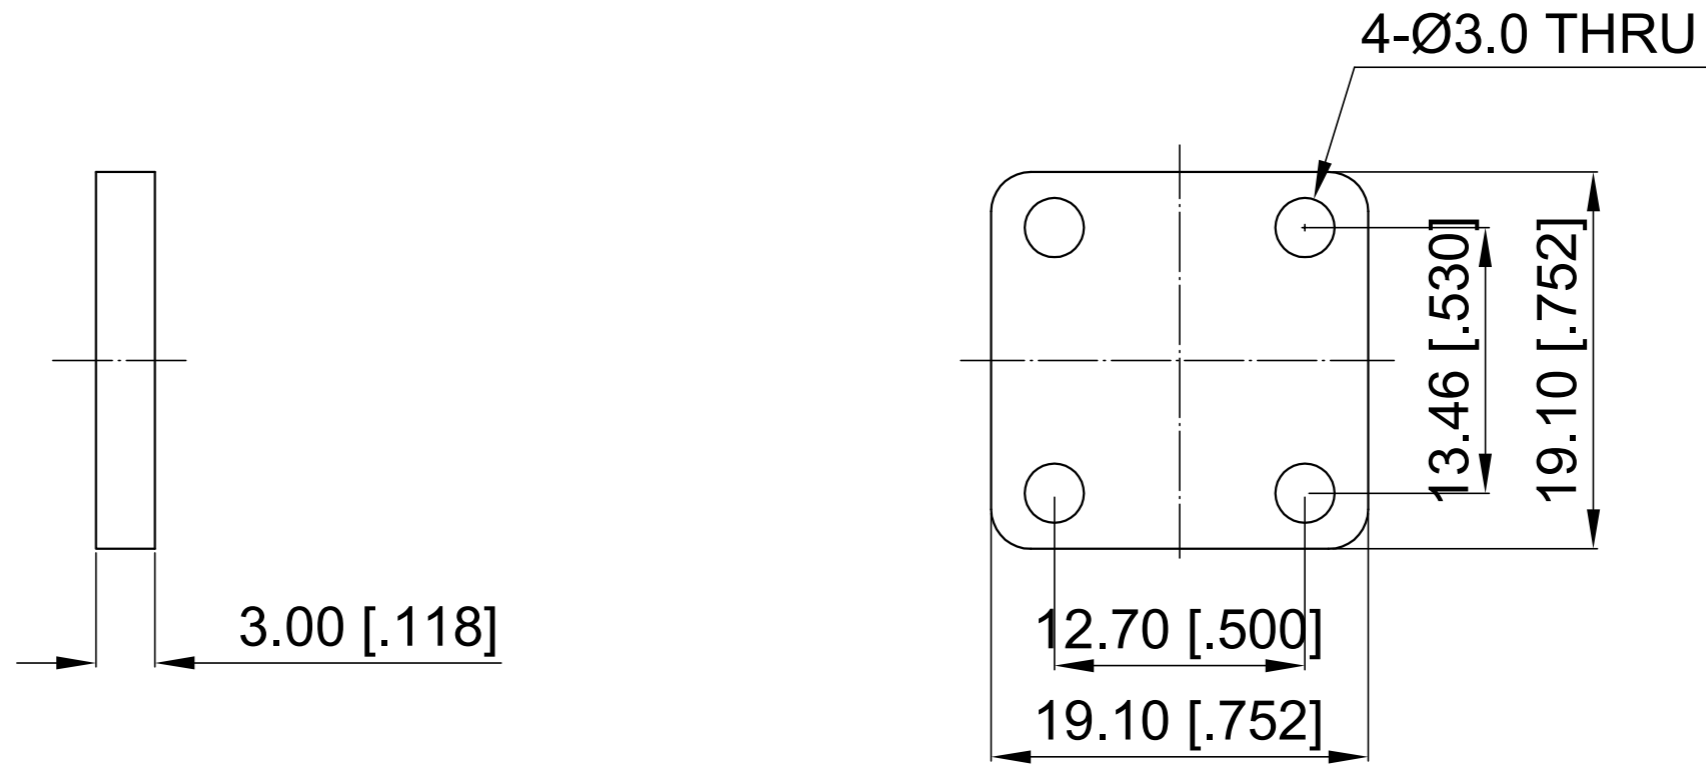

Frequency Range: 26.5-40 GHz  
VSWR: 60 Min.

**MATERIAL**

Body: Brass, Plated Gold

F

E

D

C

B

Title:	WR28 (UBR320) Short, Freq 26.5-40 GHz
Part No:	DWST28

**DEEWAVE**  
www.deewave.com

View:

Size: A3	Scale: 1.5:1	Sheet: 1/1	Rev: A
----------	--------------	------------	--------

6

5

4

3