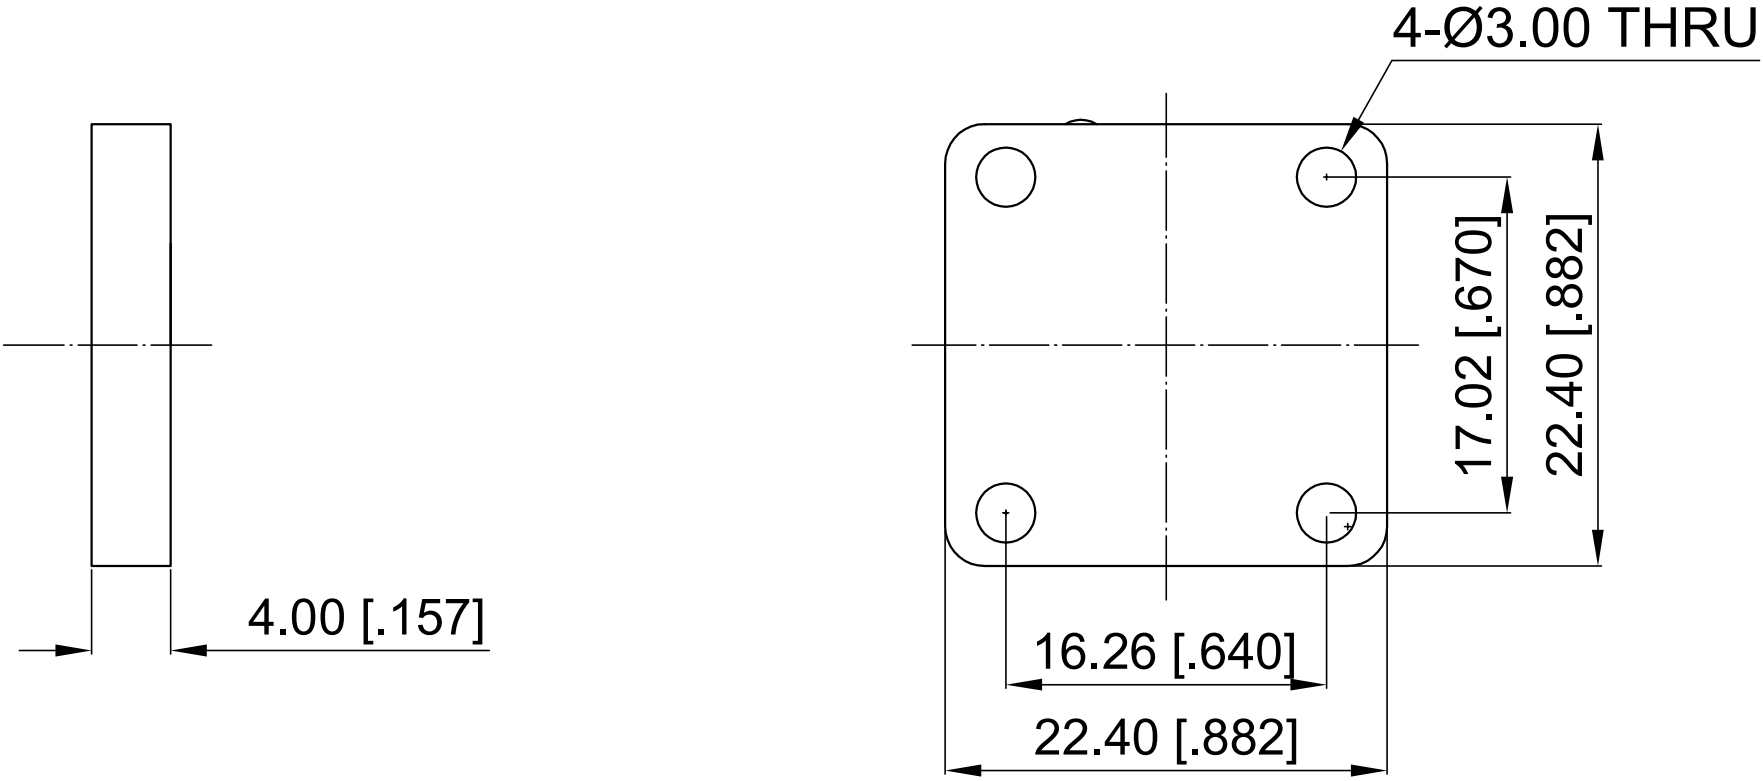

Frequency Range: 17.6-26.7 GHz
VSWR: 60 Min.

MATERIAL

Body: Brass, Plated Gold

F

E

D

C

B

Title:
**WR42 (UBR220) Short,
Freq 17.6-26.7 GHz**

Part No:
DWST42

View:	
Size:	A3
Scale:	1.5:1
Sheet:	1/1
Rev:	A

6

5

4

3

2